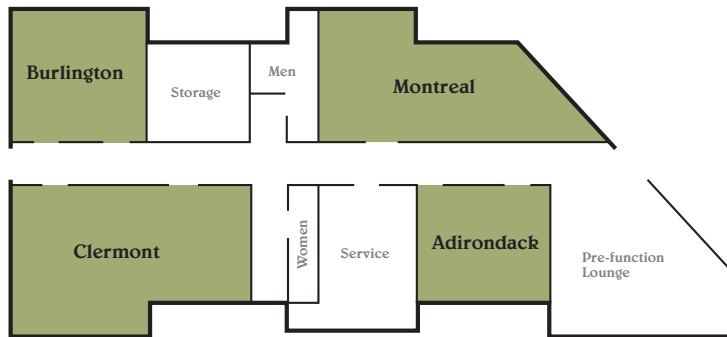

Room Dimensions & Capacities

ROOM NAME	DIMENSIONS	SQUARE FOOTAGE	THEATER	CLASSROOM	BOARDROOM	U-SHAPE	BANQUET
Montreal Room	25' x 54'	1,188	110	70	48	35	64
Clermont Room	22' x 42'	924	100	50	44	26	56
Burlington Room	22' x 23'	506	50	30	24	20	30
Adirondack Room	18' x 26'	468	40	24	20	20	24

The maximum capacity listed may change dependent upon additional set up requests i.e. registration table, buffet, bar, etc.