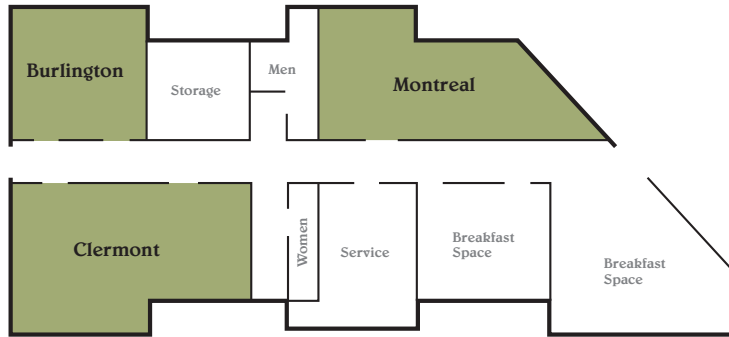

Room Dimensions & Capacities

ROOM NAME	DIMENSIONS	SQUARE FOOTAGE	THEATER	CLASSROOM	BOARDROOM	U-SHAPE	BANQUET
Montreal Room	25' x 54'	1,188	110	70	48	35	64
Clermont Room	22' x 42'	924	100	50	44	26	56
Burlington Room	22' x 23'	506	50	30	24	20	30

The maximum capacity listed may change dependent upon additional set up requests i.e. registration table, buffet, bar, etc.